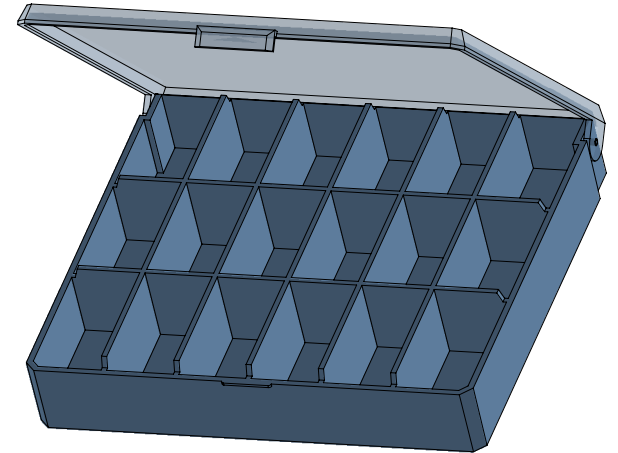

SEZIONE A-A

Proprietary and Confidential	TEKO S.p.A. Via dell'Industria 5 - S.Lazzaro di Savena - BO - IT			
	<i>Subject to technical modification without prior notice. Tipographical and others errors do not justify any claim for damages. All dimensions should be verified using an actual moulded part.</i>			
	Part Number: SQ18	Date: 04/06/2013	Sheet: 1 of 1	First angle prj. 
<small>This document contains proprietary information of TEKO S.p.a. and is tendered subject to the conditions that the information be retained in confidence not be reproduced or copied and not be used or incorporated in any product</small>			Size: A4	Scale: 1:2